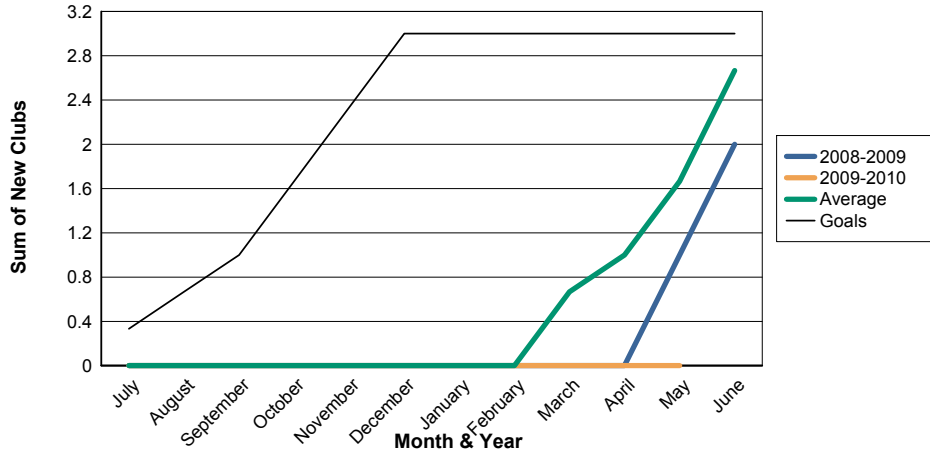

3 Year Comparisons for GMT Constitutional Area 4

By GMT District

As of May 2010

Sum of New Clubs/ Month & Year

For District 118 K

Sum of Dropped Clubs/ Month & Year

For District 118 K

Sum of Net Clubs/ Month & Year