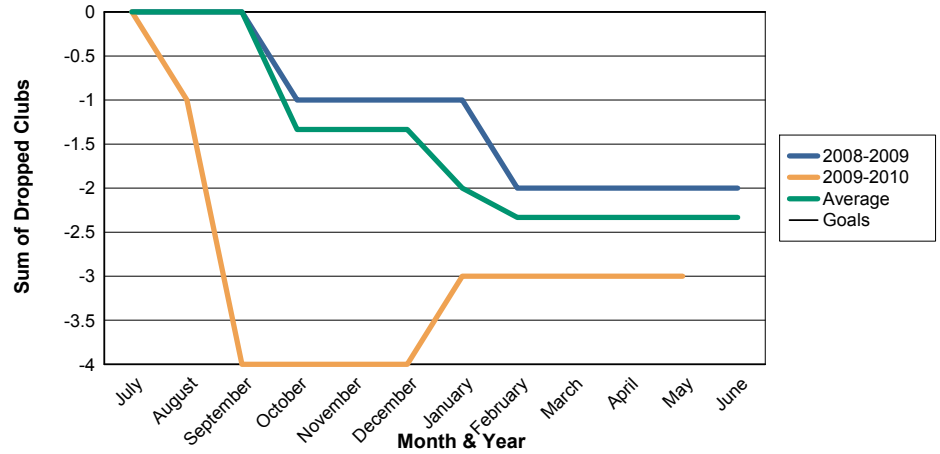

3 Year Comparisons for GMT Constitutional Area 4

By GMT District

As of May 2010

Sum of New Clubs/ Month & Year

For District 118 K

Sum of Dropped Clubs/ Month & Year

For District 118 K

Sum of Net Clubs/ Month & Year