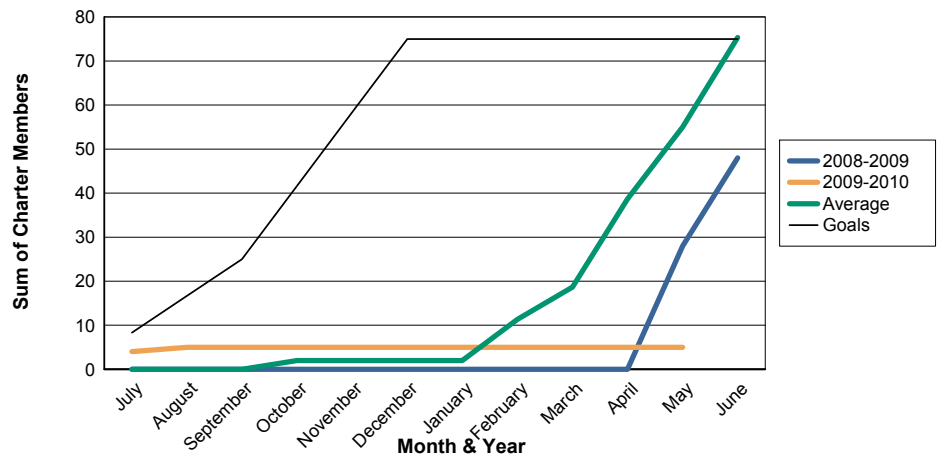

Sum of Charter Members/ Month & Year

For District 118 K