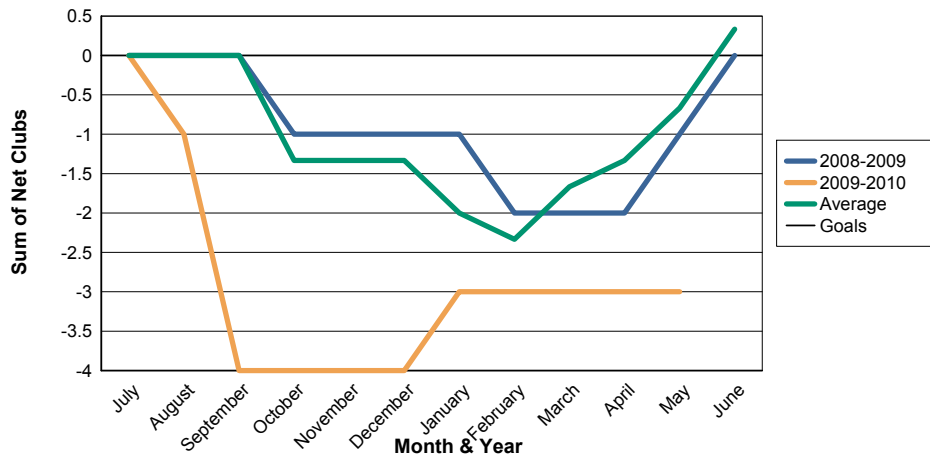

Sum of Net Clubs/ Month & Year

For District 118 K