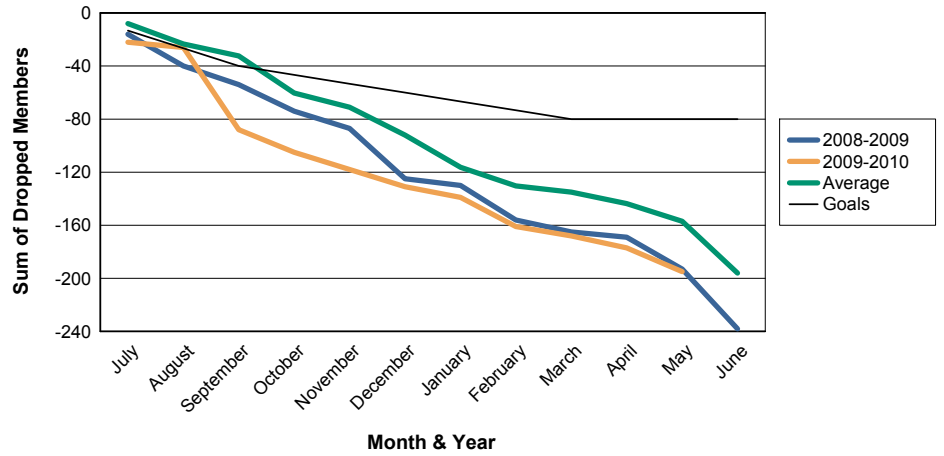

For District 118 K

Sum of Charter Members/ Month & Year

For District 118 K

3 Year Comparisons for GMT Constitutional Area 4

By GMT District

As of May 2010

Sum of New Members/ Month & Year

For District 118 K

Sum of Dropped Members/ Month & Year

For District 118 K

Sum of Net Members/ Month & Year

For District 118 K