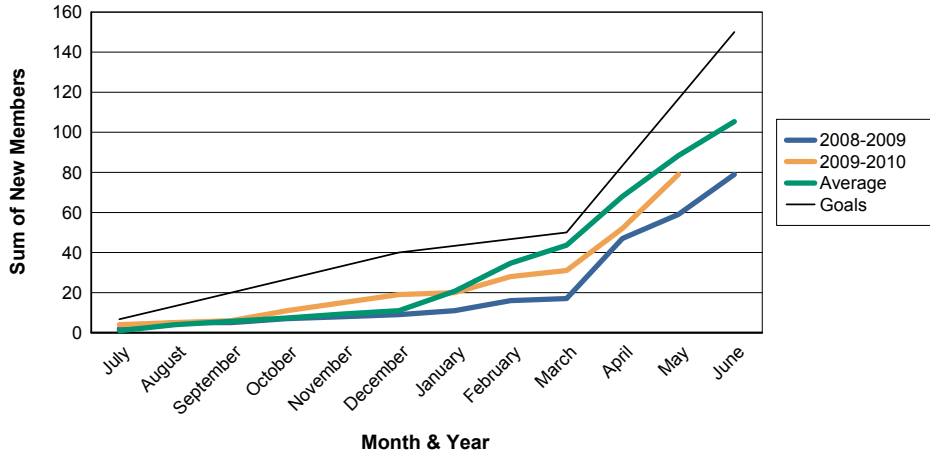

For District 118 K

Sum of Charter Members/ Month & Year

For District 118 K

3 Year Comparisons for GMT Constitutional Area 4

By GMT District

As of May 2010

Sum of New Members/ Month & Year

For District 118 K

Sum of Dropped Members/ Month & Year

For District 118 K

Sum of Net Members/ Month & Year

For District 118 K